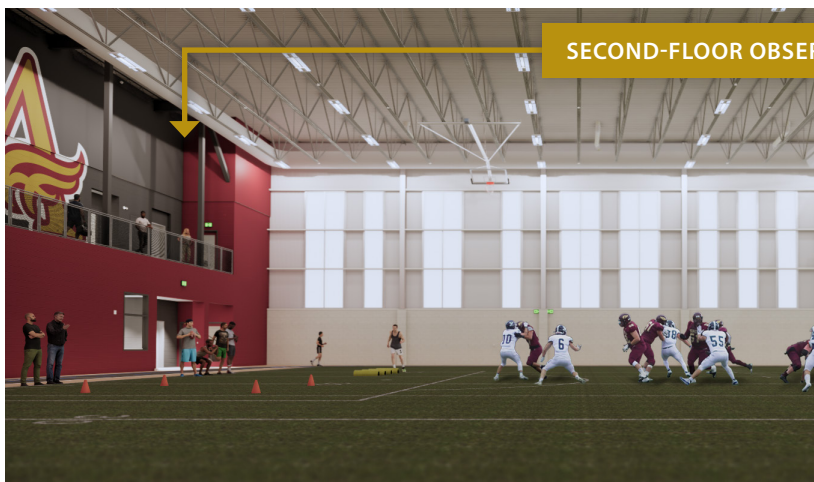

SECOND-FLOOR OBSERVATION DECK

DONATE TODAY!
MTA.CA/DONATE

For more information, contact **Kerena Mackay**, Manager of Alumni Giving, at **506-364-2643**, or **kmackay@mta.ca**.